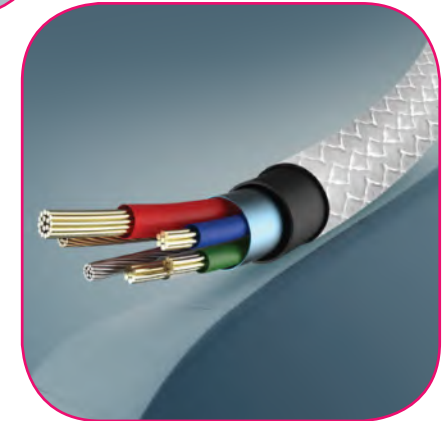

## High Tensile Strength Data & Charge Cable for Apple Devices

Four-core copper wires enhance the charging & data transfer speed. Supports safe high-speed charging and fast data transfer working better and quickly charge your devices.

• Colours Available : Black White

Transfer Rate  
480Mbps

60W  
Power Delivery

Long Bend  
Lifespan

200 cm  
Length

Silicon insert  
+braided cable

Tangle Free  
Soft Silicone

Super Slim  
Connector