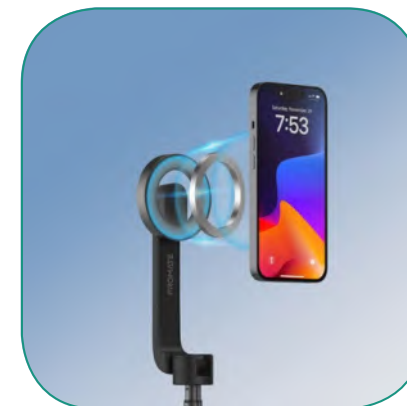

## MagSafe Compatible Extendable Monopod & Tripod Stand with Remote Control

N52 Powerful Magnets

360° Rotatable Design

180° Adjustable

BUILT-IN Remote Control

Metal Ring Plate Included

Introducing MagStick-Pro, the ultimate companion for capturing perfect moments with ease and style. This innovative, telescopic selfie stick, and tripod stand seamlessly integrates MagSafe compatibility, ensuring secure mounting for your device. With its foldable tripod stand, it offers versatile shooting options, adapting effortlessly to any environment. Equipped with a built-in rechargeable remote control, you can effortlessly capture photos or videos from a distance of up to 10 meters. Boasting a convenient 1.3m length, Bluetooth v4.2 technology and a durable construction, MagStick-Pro is designed to elevate your photography experience, delivering convenience, reliability, and exceptional results every time.