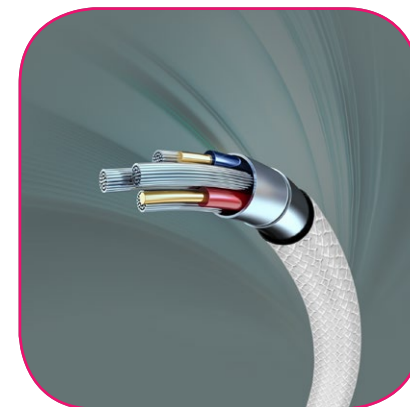

Super Flexible Data and Charge USB-C Cable

Engineered with a tough exterior to resist damage from the outside and a precision-designed interior to withstand thousands upon thousands of bends. Superior construction inside and out, for unrivalled end-to-end strength. Designed for flawless use with a wide range of phones and more.

• Colours Available : Black White

Transfer Rate
480Mbps

60W
Power Delivery

Long Bend
Lifespan

200 cm
Length

Silicon insert
+braided cable

Tangle Free
Soft Silicone

Super Slim
Connector

TECHNICAL SPECIFICATIONS

- Cable Length: 2 meter
- Total Current: 5V,2A
- Data Transfer Rate: 480 Mbps
- Made of TPE