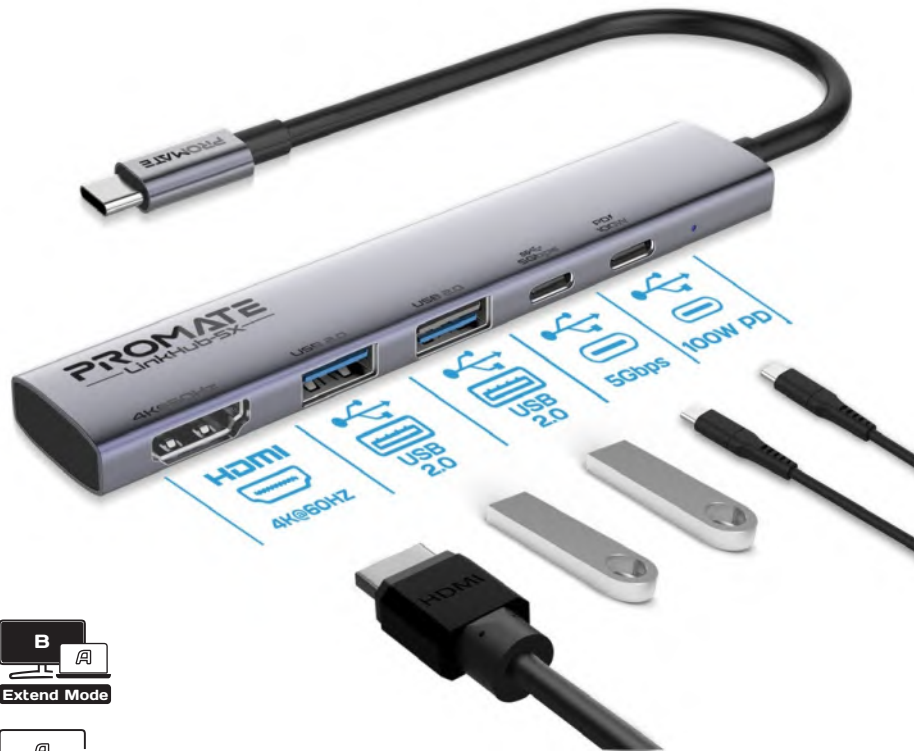

4K@60Hz Multi-function High-Speed USB-C Hub with 100W Power Delivery

USB 2.0 5 Gbps Transfer Rate

USB-C 5 Gbps Transfer Rate

Plug & Play

Aluminium Crafted

Introducing Promate's LinkHub-5X, the ultimate multi-function USB-C Hub designed to streamline your connectivity needs. With its powerful 100W USB-C Power Delivery capability, it not only charges your devices rapidly but also ensures seamless data transfer through its 5Gbps USB-C Data Transfer Port and dual 480Mbps USB-A Ports. Enjoy crisp, high-definition visuals with the 4K@60Hz HDMI Port, perfect for presentations or movie nights. Its compact design makes it ideal for both home and office use, while its plug-and-play feature ensures effortless setup, allowing you to stay focused on what matters most. Simplify your connections with LinkHub-5X and experience unparalleled convenience.

• Colours Available : Grey

TECHNICAL SPECIFICATIONS

- Input Rating: 20V/5A
- USB-A Port 1: 20V/5A
- USB-A Port 1: 480Mbps
- USB-C Input: 100W PD
- USB-A Port 2: 100W PD
- USB-A Port 2: 480Mbps
- Output:
- Data Transfer
- HDMI Output: 4K@60Hz
- USB-C Port: 5V/1A
- USB-C: 5Gbps
- Cable Length: 20 cm