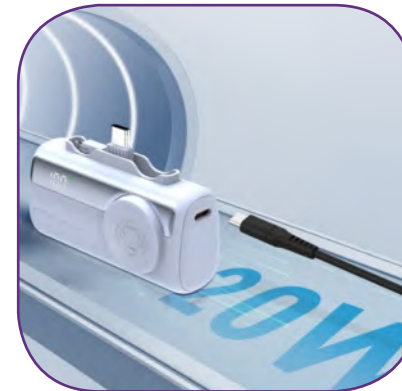

Ultra-Compact Fast Charging Power Bank with In-built USB-C, Lightning Connectors & Apple Watch Charger

5000mAh

Apple Watch
Wireless Charging

38mm 42mm
40mm 44mm
Apple Watch Ultra

Power Delivery

Dual Foldable Connectors

Multi Protect System

Smart LED Display

Ultra Compact

Promate raises the bar for compact portable power with the all-new PowerUp-Trio 5000mAh Mini Power Bank. Seamlessly integrating cutting-edge technology into a compact design, this pocket-sized powerhouse features a trio of charging options including a 20W USB-C™ In/Out foldable connector, 12W Lightning output foldable connector, plus a dedicated 2.5W Apple Watch charger on the front. Engineered for safety and reliability, it includes over-charging and over-heating protection. Its sleek metal kickstand doubles as a sturdy support for hands-free viewing. With a portable, mini form factor, versatile charging options and an intuitive LED display for battery monitoring, the Promate Mini Power Bank is your ultimate companion for staying charged, connected, and in control wherever you go.

• Colours Available : Black White Blue Purple

TECHNICAL SPECIFICATIONS

• Battery Capacity:	5000mAh 18.5Wh	• Lightning Connector Output:	5V/2.4A (12W)
• Battery Type:	Li-ion	• Apple Watch Charger Output:	2.5W
• USB-C Port Input:	5V/3A, 9V/2A, 12V/1.5A (18W)	• Wireless charging distance:	1mm
• USB-C Connector Input:	5V/3A, 9V/2A, 12V/1.5A (18W)	• Wireless charging frequency:	360kHz
• USB-C Port Output:	5V/3A, 9V/2.22A, 12V/1.67A (20W)	• Wireless charging efficiency:	>=70%
• USB-C Connector Output:	5V/3A, 9V/2.22A, 12V/1.67A (20W)	• Charging cable length:	30cm