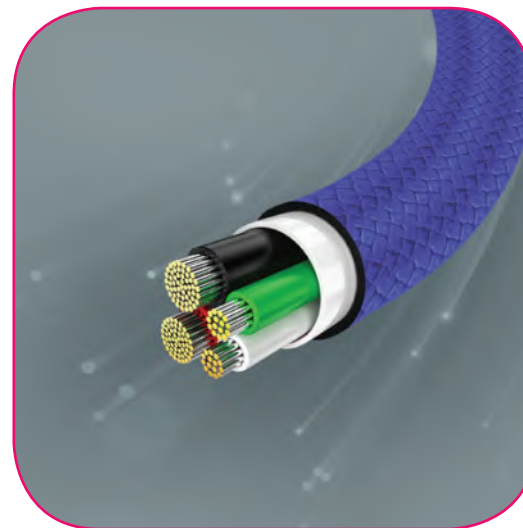

High Tensile Strength Data & Charge USB-C Cable

Engineered with a tough exterior to resist damage from the outside and a precision-designed interior to withstand thousands upon thousands of bends. Superior construction inside and out, for unrivalled end-to-end strength. Designed for flawless use with a wide range of phones and more.

• Colours Available : Black White Navy

60W Power Delivery

Long Bend Lifespan

1m Cable Length

Ultra-flexible Cable

Data & Charge

O-FLEX Strain Relief Design

TECHNICAL SPECIFICATIONS

- Cable Length : 1m
- Total Current : 20V, 3A (60W PD)
- Data Transfer Rate : 480Mbps
- Material : TPE