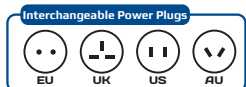

**TRAVELLER'S CHOICE**

Works in more than **150+** Countries Worldwide

Power Delivery

Press & Slide Buttons

Quick Charge 3.0

Ultra Compact 50% Smaller

Worldwide Compatibility

Multi-protection Safety System