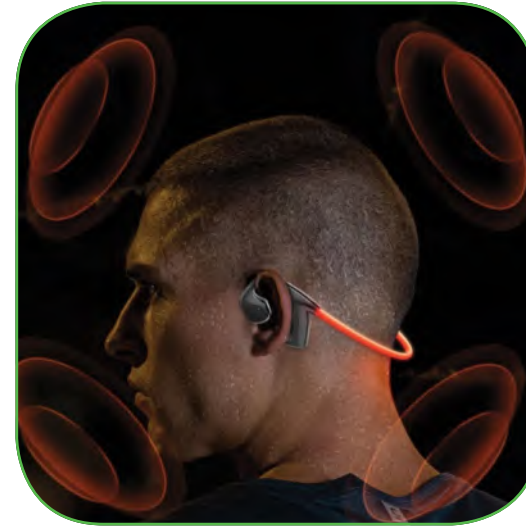

AudioConduct™ High-Endurance Wireless Neckband Earphones

Light up your musical journey with Promate's RippleGlow, where cutting-edge technology meets sleek design. This open-ear wireless neckband not only delivers superior HD sound quality through innovative AudioConduct™ Technology, but also features an LED Running Light that elegantly glows around your neck, keeping you visible and safe in the dark whilst adding a touch of brilliance to your style. Featuring Multi-Point pairing, seamlessly connect with two devices simultaneously and switch between them, while enjoying the ergonomic comfort and secure fit, perfect for any activity. With an impressive 18 hours of playback, crystal-clear hands-free microphone, low-battery reminder and intuitive remote controls, RippleGlow ensures you're always in control. Moreover, the open-ear design allows you to stay aware of your surroundings and potential hazards whilst enjoying your favourite tunes, making RippleGlow the ultimate blend of functionality and flair for those who live life on the go.

• Colours Available : Black

AudioConduct Headphones

Music & Calls

Stable Connectivity

HD Sound Quality

AntiSlip Neckband

High Definition Microphone

Class Leading Connectivity

TECHNICAL SPECIFICATIONS

- o Bluetooth Version: 5.4
- o Bluetooth Profiles: HSP/HFP/A2DP/AVRCP
- o Bluetooth Frequency: 2.4-2.48GHz
- o Bluetooth Chipset: JL7003F
- o Input Rating: DC 5V,1A
- o Speaker Diameter: 16mm
- o Frequency Range: 20Hz-20kHz
- o Sensitivity: 126dB±3dB
- o Impedance: 20Ω
- o Impedance: 20Ω
- o SNR: ≥62dB
- o Microphone Polar Pickup: Omnidirectional
- o Microphone Sensitivity:-42±1 dB
- o Microphone Impedance:200Ω
- o Microphone Frequency Response:100-10KHz
- o Charging Time: 1.5h
- o Playing Time: 18h
- o Standby Time: Up to 180 hours
- o Battery Capacity: 230mAh
- o Battery Type: Li-Polymer
- o Operating Distance: 10m
- o Charging Cable length: 30cm
- o LED Brightness: 5000mcd
- o LED Modes: 2 (breathe, steady on, off)