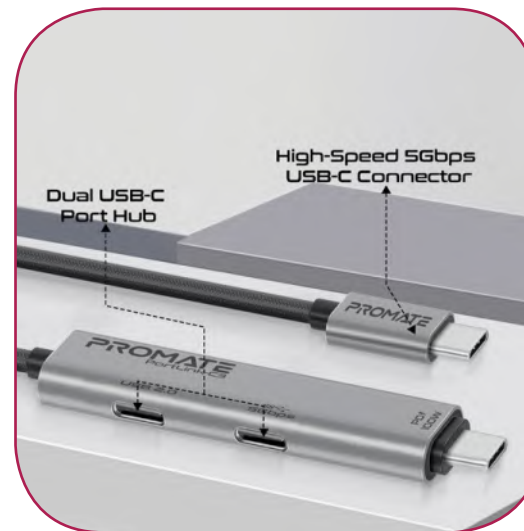

# 100W Power Delivery Dual USB-C Port Data and Charge Cable

Introducing Promate's PortLink-C3, the ultimate 3-in-1 USB-C Cable with an integrated dual USB-C port hub, designed to revolutionize your connectivity experience. With a high-speed 5Gbps USB-C connector and 100W power delivery, this cable ensures ultra-fast data transfer and efficient charging. The dual USB-C ports offer versatile functionality, with one port providing 5Gbps data transfer and the other supporting 480Mbps. Its innovative and compact design, paired with a 1.5m length, offers flexibility and convenience for any setup. Constructed from durable aluminum and plastic materials, the PortLink-C3 promises longevity and reliability. Enjoy seamless, plug-and-play connectivity with the PortLink-C3, the perfect blend of style and performance.