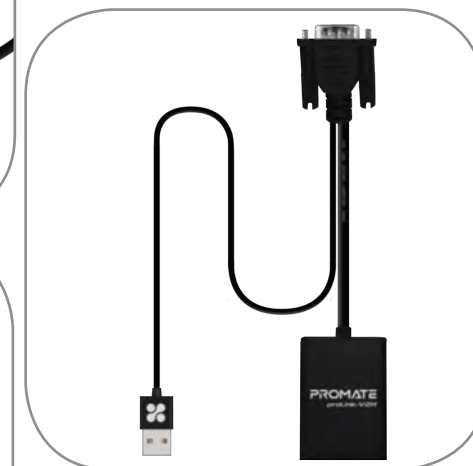

VGA to HDMI Adaptor Kit with Audio Support

High Definition

Plug & Play

High Speed HDMI

ProLink-V2H, VGA to HDMI adapter lets you turn the VGA port on your Desktop or Laptop computer into an HDMI output port. With the ProLink-V2H, you can expand your VGA video output to accommodate the increasing number of displays and projectors that only support HDMI. This adapter ensures you're harnessing the highest video quality from your VGA output, with support for resolutions up to 1920x1080 (1080p). With a built-in USB power cable the device is powered using the USB port on your computer. The VGA to HDMI adapter will work with any computer operating system, but when working with a Windows® computer the adapter supports native USB audio.

• Colours Available : **Black**

TECHNICAL SPECIFICATIONS

• Video Output	up to 1080p/60Hz
• Video Bandwidth	1.65Gbps
• Power	300mA
• Voltage	3.3V
• HDMI output x1	VGA input x 1; USB Power & Audio x 1
• Operating Temperature	15o C to +55 o C