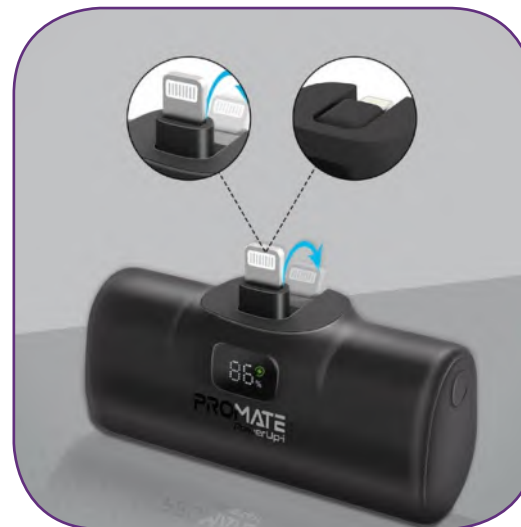

Ultra-Compact fast charging Power Bank with In-Built Lightning Connector

**For All Lightning
CHARGEABLE DEVICES**

5000mAh
Battery

Over-Heating
Protection

Digital
Display

Ultra
Compact

Built-In
Kickstand

Foldable
Connector

PowerUp-i is the ideal combination of a unique capsule design and ultra-fast charging technology, that makes for a superior, one-of-a-kind charging experience on the go. There is also no need for you to carry extra cables as PowerUp-i features a built-in, foldable Lightning Connector. Modernize your on-the-go charging experience with this versatile 5000mAh power bank, which also has a 20W USB-C Power Delivery port. This power bank also has a foldable kickstand, that offers stable charging while you conveniently use your device to watch videos. PowerUp-i is the ideal charging solution for your devices with brilliant portability.

• Colours Available : Black White Blue

TECHNICAL SPECIFICATIONS

- Battery Capacity: 5000mAh, 3.7V/18.5Wh
- Battery Type: Lithium-ion
- USB-C Input: 5V/2.6A, 9V/2A, 12V/1.5A
- USB-C Output: 5V/2.6A, 9V/2.22A, 12V/1.67A
- Lightning Connector Output: 5V/3A, 9V/2A, 12V/1.5A
- Total Output: 20W