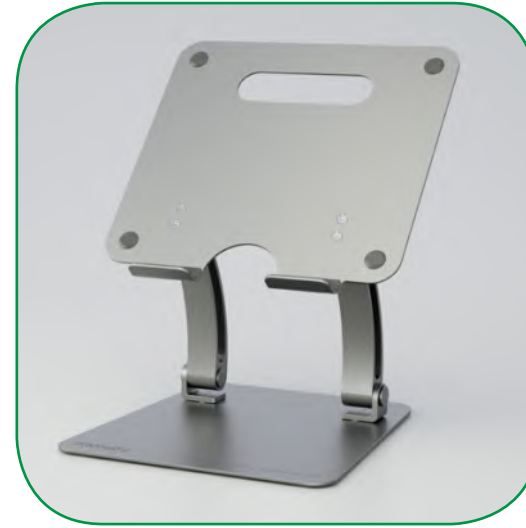

Ergonomic Multi-Level Aluminum Laptop Stand

Convenience and ergonomics blended into a sleek lightweight laptop stand, the DeskMate-7 is designed to elevate your laptop for better viewing angles and create a comfortable slanted position for wrists while typing. The aluminum design and forward tilt improves airflow around the laptop and distributes heat away from the laptop, keeping your laptop cooler. This stand offers stability as well as maintains its lightweight form factor, making it highly portable.

Up to
17" Laptops

Anti-Slip
Grip

Foldable
Stand Design

Extendable
Height

Heat
Dissipation

Sitting &
Standing

• Colours Available :

Silver