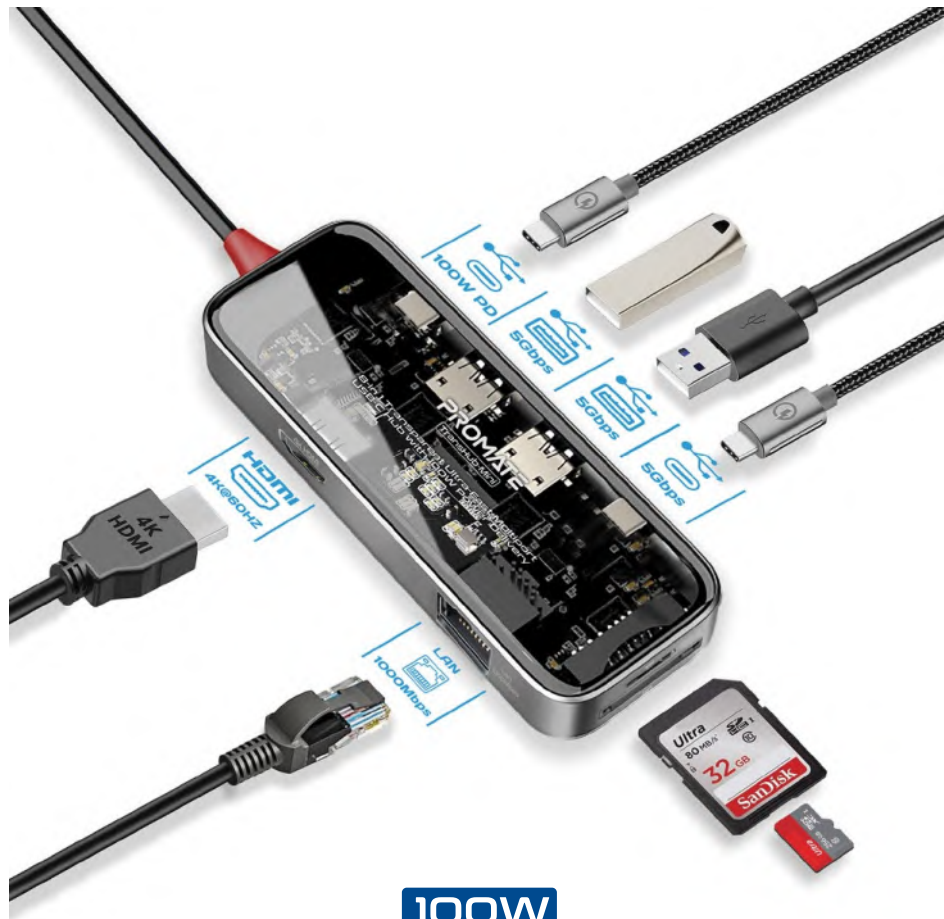

8-in 1 Transparent Ultra-Fast Multiport USB-C Hub with 100W Power Delivery

100W
POWER
DELIVERY

4K HDMI Support

5Gbps Transfer Rate

1000 Mbps Ethernet

Plug & Play

Transparent Design