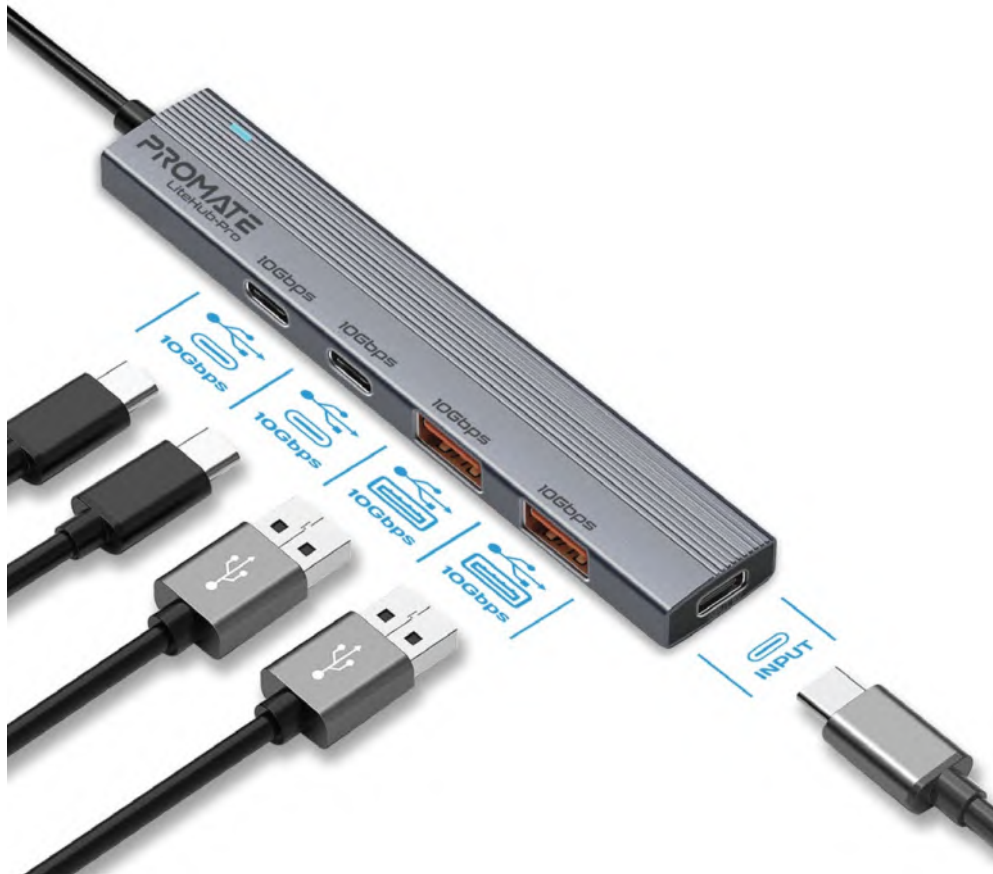

Multi-Port 10Gbps USB-C Data Hub

LiteHub-Pro is your passport to amplified device potential with its versatile 4-in-1 expansion, seamlessly extending a single USB-C port into a connectivity powerhouse. Revel in high-speed data transfer up to 10Gbps through USB-C and USB-A ports, ensuring swift and efficient connections for external devices. Effortless plug-and-play functionality adds a touch of magic, making connectivity a breeze whether you're on Windows, Mac OS, or OTG Android devices. Crafted with durability in mind, LiteHub-Pro features a sleek ultra-slim design using premium materials like PCBA, aluminum alloy, and ABS plastic, blending style with functionality for your on-the-go needs. With LiteHub-Pro, innovation, and reliability converge to redefine your connectivity experience, making it nothing short of brilliance.

• Colours Available : Grey

TECHNICAL SPECIFICATIONS

- Input Rating:
  - o USB-C Connector: DC 5V
  - o USB-C (Hub Power Supply): 15W
- Output
  - o USB-A 3.2 X 2: 5V/0.9A
  - o USB-C 3.2 X 2: 5V/0.9A
- USB-A 3.2 Data Transfer Rate: 10Gbps
- USB-C 3.2 Data Transfer Rate: 10Gbps

USB 3.2 10 Gbps
Transfer Rate

Backward
Compatibility

Plug & Play

Aluminium
Crafted