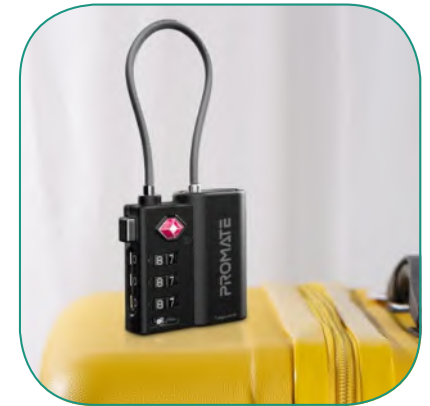

## Flexible Gooseneck LED Desk Lamp with Ring Light Vanity Mirror and touch controls

Beautify your space with Luxo, the ultimate 2-in-1 LED Desk Lamp and Ring Light Vanity Mirror by Promate. Effortlessly control your lighting with intuitive touch controls, offering three perfect modes—natural, white, and warm light. Achieve flawless brightness with smooth, stepless dimming for any occasion. The flexible gooseneck ensures easy adjustments for maximum comfort. Enjoy energy-efficient performance with a long-lasting 1200mAh battery, powering your tasks and relaxation. Designed with elegance and style, Luxo blends seamlessly into any environment, combining beauty and functionality in one sleek package. Perfect for work, beauty routines, or ambiance, Luxo delivers luxury lighting at your fingertips.

## TSA Luggage Lock with Smart Precision Tracking Tag, works with Find My App

Secure your journey with Promate's TagLock, a state-of-the-art Smart Luggage Lock, engineered for modern travellers who prioritize safety and convenience. This TSA-approved lock offers world-wide tracking with precise positioning, ensuring you can monitor your belongings from anywhere via the Apple Find My App. The cut-resistant steel shackle and loud alarm sound guarantee maximum security, while privacy protection keeps your lock's location visible only to you. With 75 days of standby time, left-behind reminders, and a rechargeable Li-Polymer battery, this compact lock is built to last. The digit dials and tag light indicator provide effortless usability, making your travels worry-free.