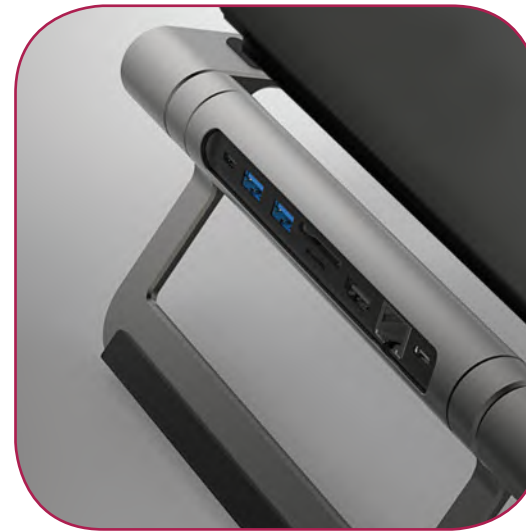

## 9-in-1 Multiport USB-C Hub with Laptop Stand

Convenience and ergonomics blended into a sleek lightweight multifunction USB-C hub with laptop stand. This ultra-powerful USB-C hub sports 4K HDMI, USB 3.0 ports, Ethernet port, SD/MicroSD Card Slots and a 100W charging bridge. The groovy and compact design adds to convenience paired with the ergonomic laptop stand. The ultimate peripheral partner you need.