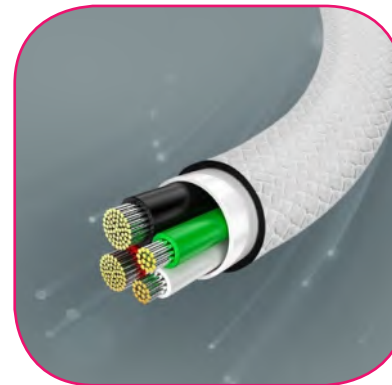

### O-FLEX Strain Relief Design

60W Power Delivery

Long Bend Lifespan

200cm Cable Length

Transfer Rate 480Mbps

Data & Charge

Ultra-flexible Cable

Designed to work flawlessly with any USB-C device, XCord-CC200 is the ultimate cable you will need. With a max output of 60W, this cable can charge anything from phones to laptops. Pair with a 60W USB-C Power Delivery charger to power up a MacBook Pro quickly.