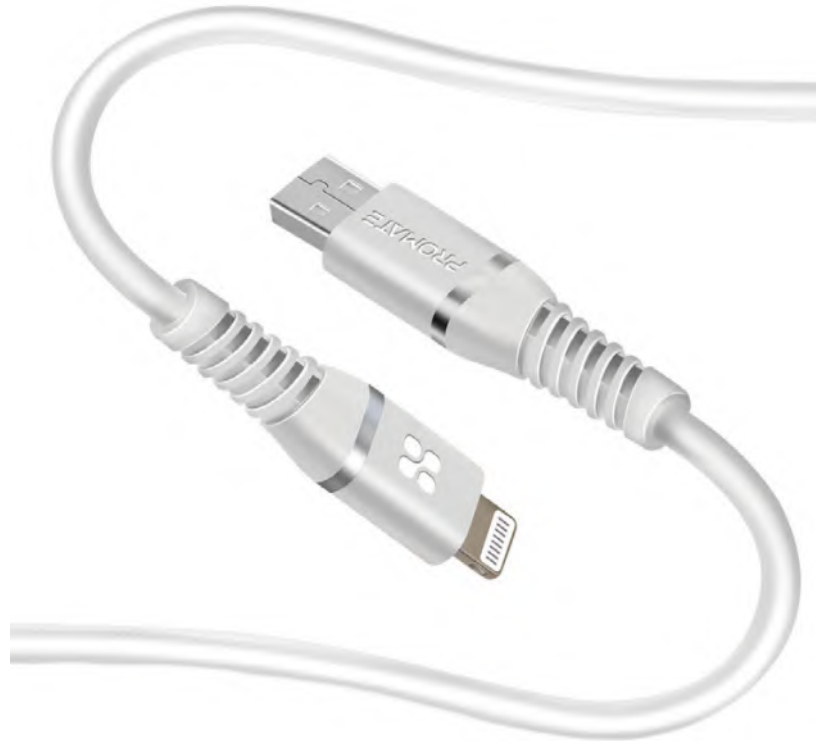

High Tensile Strength Data Sync & Charge Cable with Lightning

Made for
iPhone | iPad | iPod

25000+

Long Bend
Lifespan

Soft Silicone
Texture

Tangle Free
Soft Silicone

1.2m Cable
Length

480Mbps
Transfer Rate

Data &
Charge