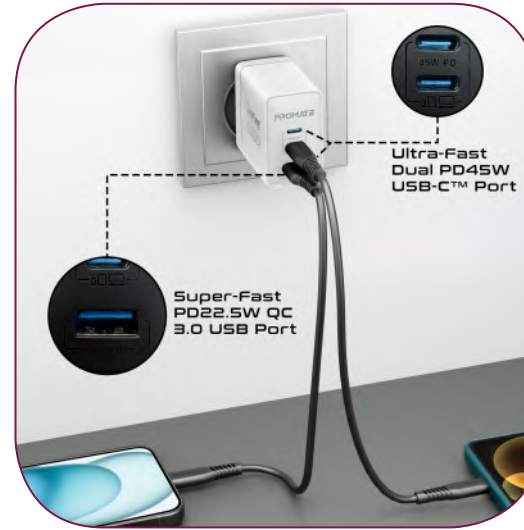

Supercharge your travels with Promate's PowerPort-45, the ultimate Triple Port Adapter that turns every outlet into a global power hub. Equipped with cutting-edge GaNFast™ technology, it unleashes lightning-fast power through Dual PD45W USB-C™ Ports and a blazing PD22.5W QC 3.0 USB Port, charging all your devices in record time. Whether in the UK or EU, the multiregional plug support has you covered, ensuring seamless connectivity wherever your journey takes you. With a Multi-Protection System safeguarding your tech, PowerPort-45 by Promate is your passport to hassle-free, high-speed charging around the world.

• Colours Available : Black White

TECHNICAL SPECIFICATIONS

- Input:
  - AC 100-240V, 50/60Hz 2.2A Max
  - Output:
  - USB-C1: 5V/3A, 9V/3A, 12V/3A, 15V/3A 20V/2.25A (45W PD)
- USB-C2: 5V/3A, 9V/3A, 12V/3A 15V/3A 20V/2.25A (45W PD)
- QC3.0 Port: 5V/4.5A, 5V/3A, 9V/2A 12V/1.5A (22.5W)
  - Total Output: 45W