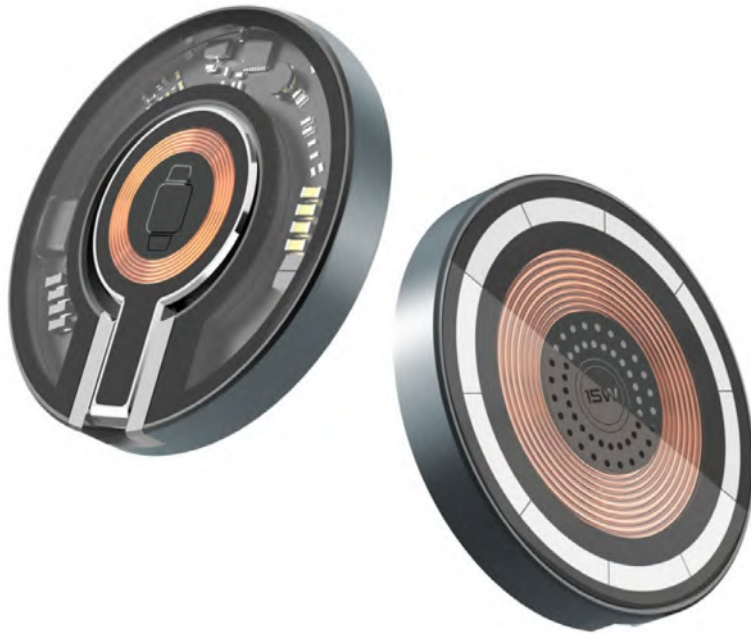

2-in-1 Transparent 15W MagSafe Compatible Charger with 3W Foldable Apple Watch Charger

MagRing is the ideal combination of a transparent and slim, ring like design and dual-device fast charging technology, that makes for a unique charging experience. This sleek device has dedicated charging modules for your smartphone and Apple Watch, in a stunning and unique 180° foldable design that also unfolds a multi-position kickstand. The 15W MagSafe-compatible charging module perfectly aligns with the new iPhone series and provides super-fast charging. Where style meets performance, MagRing is engineered to exceed expectations.

• Colours Available : **Black**

TECHNICAL SPECIFICATIONS

- 15W Wireless Charging
- Strong Magnetic Hold
- Pocket-sized Charging Station
- Super Slim Design
- Magnetic Foldable Wireless Charging
- 50% Smaller Ultra Compact

- Input: 5V/2A, 9V/2A
- Output: 5V/1A, 9V/1.67A
- Apple Watch Charger: 3W
- Wireless Charger: 5W/7.5W/10W/15W
- Total Output: 15W
- Wireless Charging Efficiency: 75-80%
- Wireless Charging Distance: <8mm
- Wireless Charging Frequency: 110-205kHz
- Cable Length: 1.2m