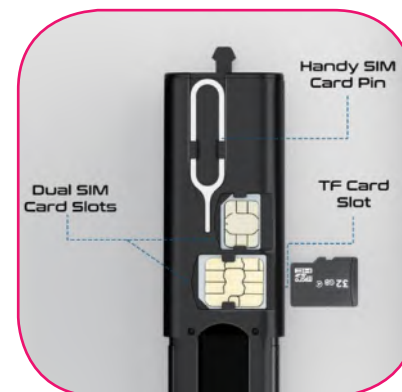

## Compact All in 1 Charging Cable and Travel Kit

**TRAVELLER'S  
CHOICE**

60W  
USB-C Cable

Compact  
Travel Kit

Universal  
Compatibility

Super Slim  
Design

PERK by Promate is the ultimate travel companion for tech-savvy adventurers and busy professionals alike. This sleek, compact rectangular pusher case is a convenient all-in-one solution for your smartphone on the go, housing a powerful, 60W fast charge and sync USB-C cable, alongside versatile adapters for Micro-USB, Lightning and USB-A connections. PERK also features TF card slots, Micro and Nano SIM card slots, and a handy SIM card pin, ensuring you're prepared for any digital task on the go. Lightweight and easy to carry, PERK seamlessly blends style and functionality, making it the must-have gadget for efficient and hassle-free travel. Empower your journey with PERK and stay connected, wherever you are.