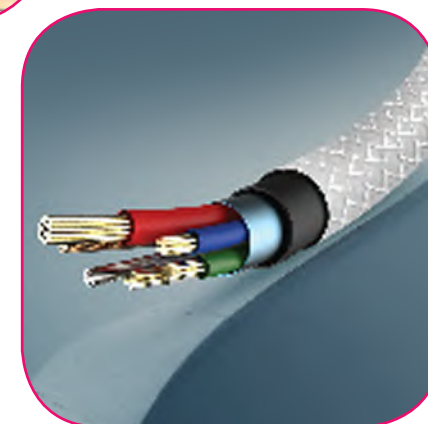

60W Power Delivery Ultra-Fast USB-C Cable with Transparent Shells

Designed to work flawlessly with any USB-C device, TransLine-CC is the ultimate cable with a uniquely stylish design. Charge your laptop or smartphone at 60W speed which is 12X faster than standard charging cables. Engineered with a tough nylon braided exterior to resist damage from the outside and reinforced transparent Shells with LED lights, this cable offers higher durability and unrivaled charging. Designed for flawless use with a wide range of devices, TransLine-CC offers data transfer of 480Mbps. Experience unique ultra-fast charging with TransLine-CC.

• Colours Available : ☒ Black ☐ White

LONG BEND
LIFESPAN
25000+

60W POWER
DELIVERY

Universal
Compatibility

1.2m Cable
Length

480Mbps
Transfer Rate

Data &
Charge

Made from
PVC+Nylon Braid

TECHNICAL SPECIFICATIONS

• Cable Length	: 1.2m	• Data Transfer Rate	: 480Mbps
• Total Current	: 20V/3A (60W PD)	• Material	: PVC+Nylon Braid