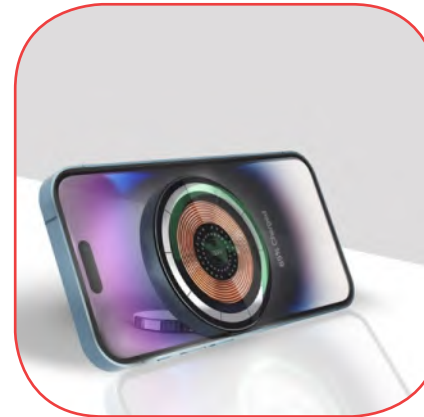

2-in-1 Transparent 15W MagSafe Compatible Charger with 3W Foldable Apple Watch Charger

MagRing is the ideal combination of a transparent and slim, ring like design and dual-device fast charging technology, that makes for a unique charging experience. This sleek device has dedicated charging modules for your smartphone and Apple Watch, in a stunning and unique 180° foldable design that also unfolds a multi-position kickstand. The 15W MagSafe-compatible charging module perfectly aligns with the new iPhone series and provides super-fast charging. Where style meets performance, MagRing is engineered to exceed expectations.

• Colours Available : **Black**

TECHNICAL SPECIFICATIONS

- 15W Wireless Charging
- Strong Magnetic Hold
- Pocket-sized Charging Station
- Super Slim Design
- Magnetic Foldable Wireless Charging
- 50% Smaller Ultra Compact

- Input: 5V/2A, 9V/2A
- Output: 5V/1A, 9V/1.67A
- Apple Watch Charger: 3W
- Wireless Charger: 5W/7.5W/10W/15W
- Total Output: 15W
- Wireless Charging Efficiency: 75-80%
- Wireless Charging Distance: <8mm
- Wireless Charging Frequency: 110-205kHz
- Cable Length: 1.2m