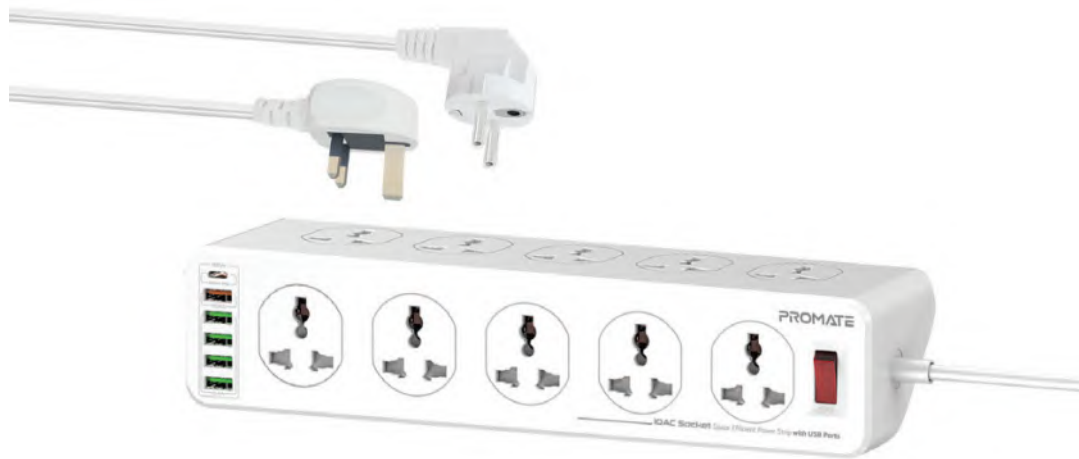

10AC Socket Space Efficient Power Strip with USB Ports

• Colours Available :

10 AC Power Sockets

Universal Plugs

Short-Circuit Protection

Overload Protection

Child Safe Socket

Heat Resistant