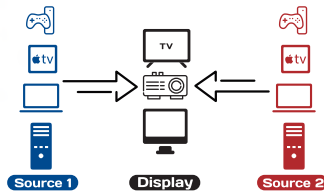

# 4K@60Hz KVM Switch with USB 3.0 Expansion

4K HDMI Support

One Click Switching

5Gbps Transfer Rate

Plug & Play

Introducing the MediaSwitch-KVM, your all-in-one solution for streamlined multi-device control and immersive display management. With dual HDMI inputs supporting stunning 4K resolution at 60Hz, seamlessly connect two PCs to a single monitor plus a keyboard and mouse for unparalleled productivity. A convenient, intuitive button enables you to seamlessly switch between the two connected PCs or Laptops. Equipped with four USB-A 3.0 output ports boasting 5Gbps transfer speeds, effortlessly transfer files and connect peripherals with ease. Dual 1.2m USB-A to USB-A and HDMI to HDMI cables are included to ensure hassle-free setup, while the 5V USB-C input prioritizes efficiency and sustainability. Elevate your workspace with the MediaSwitch-KVM and experience seamless connectivity, uncompromising display quality and unparalleled productivity in one sleek package.