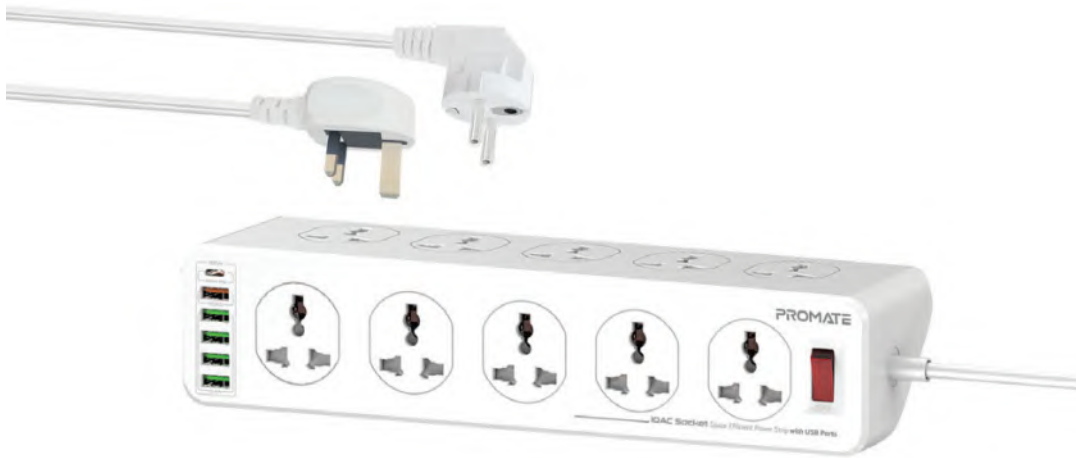

10AC Socket Space Efficient Power Strip with USB Ports

• Colours Available : White

TECHNICAL SPECIFICATIONS

- 10 AC Power Sockets
- Universal Plugs
- Short-Circuit Protection
- Overload Protection
- Child Safe Socket
- Heat Resistant

- Input Voltage : AC 100-250V, 50/60Hz
- Output USB-A Port : 5V/2.4A
- Input Interface : Wall socket
- Output Interface : AC Socket, USB-A Ports, USB-C Port
- Output Socket : AC 250V/10A 2500W
- Total Output : 2500W
- Output USB-C PD : 5V/3A, 9V/2A 9.2-12V/1.5A (20W)
- Cable length : 3meters
- Output QC3.0 Port : 3.6V-6V/3A (18W)