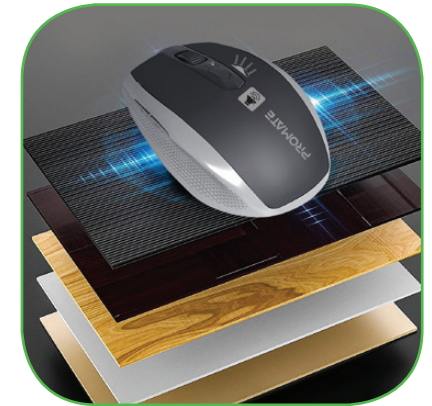

Silent Switch Streamlined Wireless Mouse

Experience 90% noise reduction with the same clicky feel with Breeze. The long-lasting battery with 10m wireless range makes this the perfect mouse for any environment. The matte finish exterior and contoured side grips provide a breathable and moisture absorbing anti-slip surface while the symmetrical shape is designed to reduce wrist fatigue and ensure long term comfort.

2.4GHz
Wireless Connection

Compatible With

Mac **Windows**

• Colours Available : Black Gold Grey

TECHNICAL SPECIFICATIONS

- Sensor Resolution : 800/1000/1200/1600DPI
- Sensor : KA8
- Frequency : 2402MHz~2480MHz
- Rating : 1.5V
- Battery : 1*AA
- Rating : 3V, 100mA
- Wireless Range : 6-10m

High Precision
Optical
Sensor

Ergonomic
Form

800-1600
Adjustable DPI

Silent
Keys

Stable
Wireless
Connectivity

Low Power
Consumption