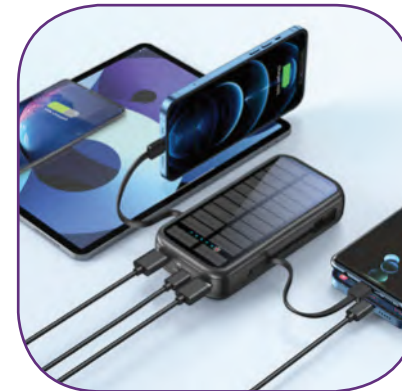

# 20000mAh EcoLight™ Solar Power Bank with Built-in USB-C & Lightning Cables

SolarTank-20PDCi is a rugged and eco-friendly charging solution that features a solar panel to charge up the power bank, so you never run out of charge. Quick charging and multiple USB charging ports let you charge up to 5 devices simultaneously. Limitless solar power for every adventure with SolarTank-20PDCi.