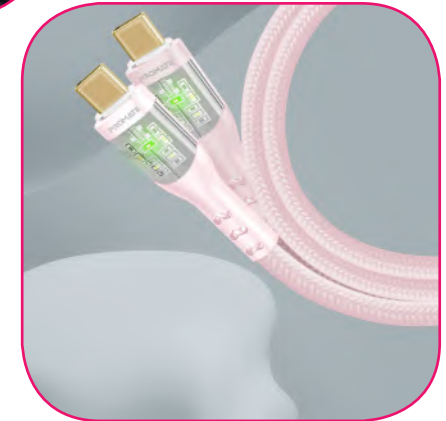

60W Power Delivery Ultra-Fast USB-C Cable with Transparent Shells

Designed to work flawlessly with any USB-C device, TransLine-CC200 is the ultimate cable with a uniquely stylish design. Charge your laptop or smartphone at 60W speed which is 12X faster than standard charging cables. Engineered with a tough nylon braided exterior to resist damage from the outside and reinforced transparent Shells with LED lights, this cable offers higher durability and unrivaled charging. Designed for flawless use with a wide range of devices, TransLine-CC200 offers data transfer of 480Mbps. Experience unique ultra-fast charging with TransLine-CC200.

• Colours Available : Black White Blue Pink

TECHNICAL SPECIFICATIONS

• Cable Length	: 2m	• Input Interface	: USB-C
• Data Transfer Rate	: 480Mbps	• Output Interface	: USB-C
• Total Current Rating	: 20V/3A 60W		

Universal Compatibility

2m Cable Length

480Mbps Transfer Rate

Data & Charge

Made from PVC+Nylon Braid