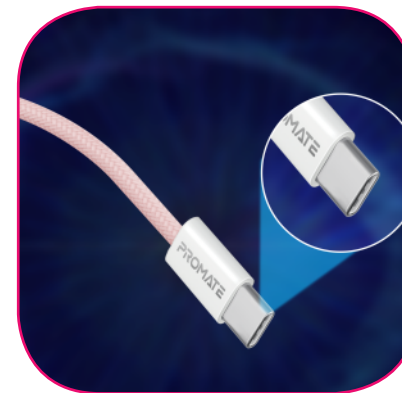

Ultra-Fast 60W Power Delivery USB-C cable

No more worrying about your broken cable wires or slow charging cords, upgrade to experience premium quality with EcoLine-CC200. This fast-charging USB-C to USB-C cable is designed to provide seamless compatibility with 60W Power Delivery to any USB-C device from the latest iPhones to tablets and even laptops. Designed for flawless use with a wide range of devices, EcoLine-CC200 offers data transfer of 480Mbps. Engineered with a fabric braided exterior to resist damage from the outside and reinforced connectors, this cable offers higher durability and unrivaled charging.

• Colours Available : Black Navy Pink White

TECHNICAL SPECIFICATIONS

- Cable Length - 200cm
- Total Current - 12V/5A
- Data Transfer Speed - 480mbps
- Total Output - 60W PD

Transfer Rate
480Mbps

60W
Power Delivery

Long Bend
Lifespan

200cm
Length

Silicon insert
+braided cable

Tangle Free
Soft Silicone

Super Slim
Connector