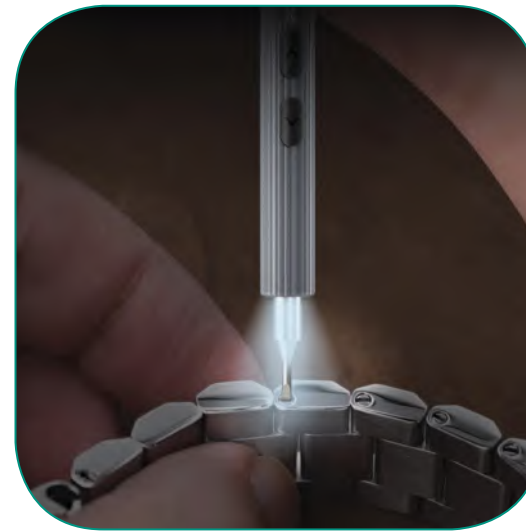

# LumiBar™ Touch Controlled LED Monitor Light with Wireless Controller

**40**  
Centimeter  
BAR SIZE

**33-86 cm**  
Compatible Screen Size

**45°**  
Asymmetric  
Light Design

**☀️**  
Automatic Light  
Sensing Control

• Colours Available : **Black**

**TECHNICAL SPECIFICATIONS**

1300  
Lux Meter

6500K  
Pure White

Touch  
Control

No Screen  
Glare

Magnetic  
Remote Control

Super-easy to set up, Horizon-40 helps battle eye fatigue by lighting up your desk. This 40cm monitor light bar works perfectly on top of your monitors or laptops, giving you more valuable space on your desk. With a 45° angled design, Horizon-40 only illuminates your desk and keyboard, enhancing immersion and focus while eliminating reflective glare on the screen. You can customize the color temperature, or dim the light using the stylish wireless remote controller or even the touch controls on the light bar. It also features auto-dimming and sleep functions along with a memory function to remember the last setting. The ideal choice for students, designers, and business office workers Horizon-40 ensures comfortable viewing while you work and enhance your productivity.

# 62-Pieces Cordless Electric Screwdriver Kit with LED Fill Light

ProTools-62A is a 62-piece wireless electric screwdriver kit, engineered with a lightweight feel, and a smooth matte-finish shell to provide precision control. This stunning screwdriver is magnetic and comes with 12 Magnetic H4\*45mm and 36 Magnetic H4\*45mm high-quality S2 Steel Bits that are durable and steady, saving you time. ProTools-62A has a built-in LED light that brightens your work space and makes this device your go-to for small projects. With 200 revolutions per minute (RPM) speed and electric torque of 0.25-0.35N.m that is great for completing tasks faster and with ease. The entire kit comes in a sleek case that keeps the screwdriver, charger, and all accessories organized and ready to use