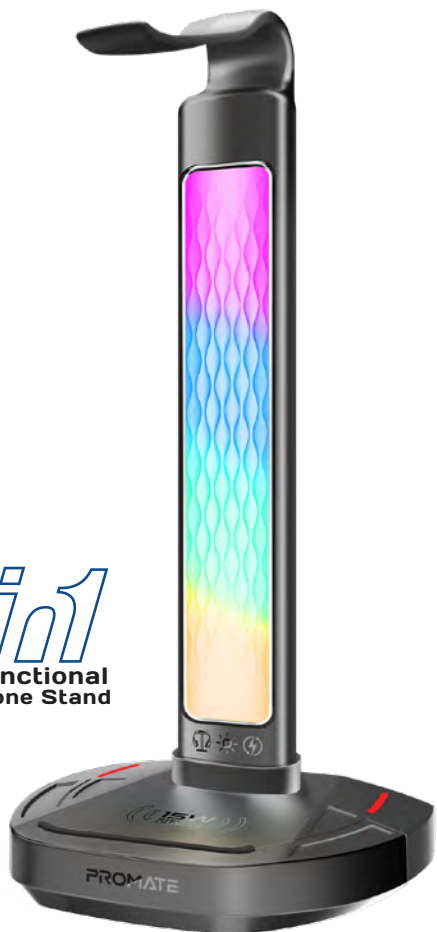

Multifunctional RGB Headset Stand with 15W Wireless Charger & USB Hub

4in1
Multifunctional
Headphone Stand

180°
Light Show

16.5 Million
FULL SPECTRUM
RGB LIGHTING

• Colours Available : **Black**

TECHNICAL SPECIFICATIONS

- Input Rating:5V~9V/2A
- USB-C Output:5V/1A
- USB-A 1 Output: 5V/500mA
- USB-A 2 Output: 5V/500mA
- Wireless Charger output:5W/7.5W /10W/15W
- Wireless Charging Distance:~6mm
- Wireless Charging Frequency:110kHz-150kHz
- Wireless Charging Efficiency:80%
- USB-C Data Transfer Speed:480Mbps
- USB-A Data Transfer Speed:480Mbps
- LED Modes:4 RGB Modes, 2 Screen Lamp Modes (White/Warm Light)
- Cable Length: 1.5m

USB-C
& USB-A OUTPUT

Transfer Rate
480Mbps

15W Wireless
Charger

LED Light
11 Modes

Data &
Charge

Aluminum Crafted
Anti-fingerprint