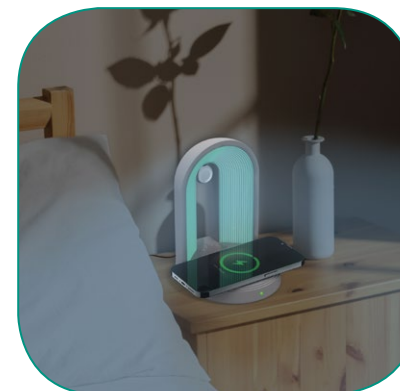

# Multi-Functional LED Lamp Bluetooth Speaker With 15W Wireless Charger

**3in1**  
Bedside Lamp

15W Wireless Charger

Night Light  
3 Levels Dimming

Bluetooth Speaker

Touch Control

Safe Charging

Globe-Qi offers a seamless 3-in-1 experience, functioning as a night lamp, Bluetooth speaker, and 15W wireless charger. Its 3-watt speaker provides immersive 360° Surround Sound, complemented by customizable cool and warm light settings for a soothing ambiance. The device includes a 15W Qi wireless charger with a place-and-go design. Safety features such as foreign object detection and over-temperature protection ensure secure and efficient charging. Globe-Qi has unique aesthetics with a central globe light, and convenient touch controls to adjust your music and lighting to create the perfect sensory symphony.