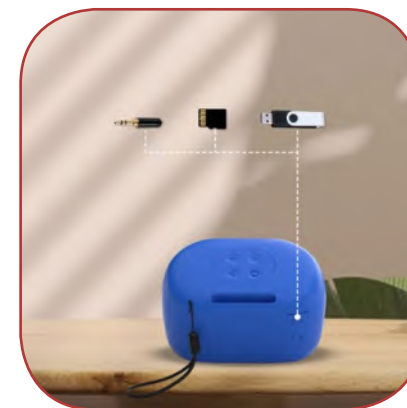

High-Fidelity Mini Bluetooth Speaker

Indulge in audio bliss with Mood, a 5W Output Bluetooth v5.3 speaker that redefines audio excellence. Use this speaker to listen to your favorite music via Bluetooth, TF card, or USB, or hook it up directly via the auxiliary cable. Mood is housed in an ultra-mini-sized enclosure along with handle support to ensure portability. With over 10 meters of wireless range, IPX4 water resistance, and up to 6 hours of continuous playtime, carry your tunes easily and gain unlimited entertainment anywhere.

• Colours Available : Black Red Blue

TECHNICAL SPECIFICATIONS

- Bluetooth Version: v5.3
- Bluetooth Profiles: A2DP, AVRCP, HFP, HID, AVCP, AVDTP
- Bluetooth Frequency: 60Hz-15kHz
- Bluetooth Chipset: AC6925E
- Input: DC 5V/500mA
- Driver Diameter: 45mm
- Speaker Output: 5W*1
- Frequency Range: 60Hz-15kHz
- Impedance: 3Ω
- Signal to Noise Ratio: 83dB
- Battery Type: Li-Polymer
- Battery Capacity: 1200mAh
- Operating Distance: 10m
- TF Card/ USB Flash Max Capacity Supported: 64Gb
- Music Format Supported: MP3/ WMA/ WAV/ APE/ FLAC
- Total Charging Time: 2-3 hours
- Total Playtime: 24 hours
- Charging Cable length: 50cm

Ultra Compact
50% Smaller

True Wireless
Connection

Music &
Call

HD Sound
Quality

Portable

Playing
Time