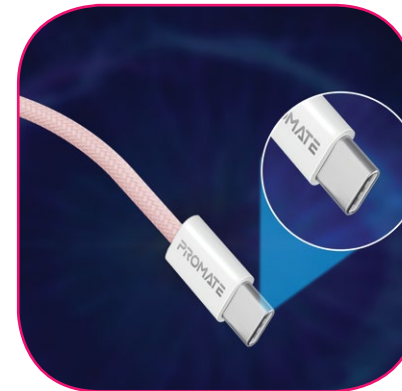

Silicon insert  
+braided cable

Tangle Free  
Soft Silicone

Super Slim  
Connector

## Ultra-Fast 60W Power Delivery USB-C cable

No more worrying about your broken cable wires or slow charging cords, upgrade to experience premium quality with EcoLine-CC120. This fast-charging USB-C to USB-C cable is designed to provide seamless compatibility with 60W Power Delivery to any USB-C device from the latest iPhones to tablets and even laptops. Designed for flawless use with a wide range of devices, EcoLine-CC120 offers data transfer of 480Mbps. Engineered with a fabric braided exterior to resist damage from the outside and reinforced connectors, this cable offers higher durability and unrivaled charging.