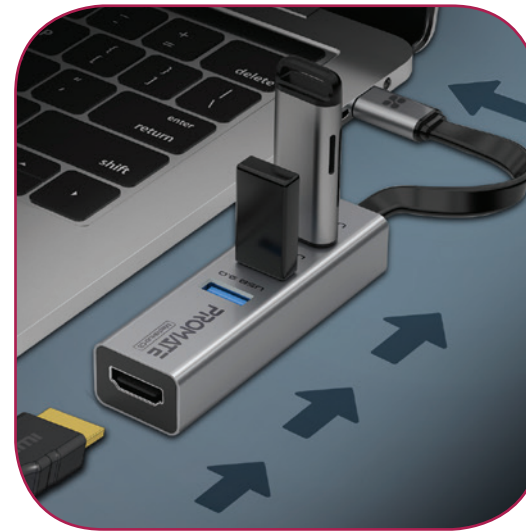

4K Vivid Clarity USB-C to HDMI Adapter

Mirror your USB-C laptop to view your favorite TV shows and movies in enhanced, high-resolution display on your external monitor. Simply plug and play with no complicated drivers or installation needed. HD movies, photos, and files are transferred in few seconds as the USB 3.0 ports support a transfer rate of up to 5Gbps.

• Colours Available : Grey

4K HDMI Support

Quick Transfer Rate

Reversible Plug

Plug & Play

Compatibility

TECHNICAL SPECIFICATIONS

1. Output
   - USB 3.0
   - Transfer Rate
   - HDMI
   - OS Support
   - Input
2. 5V,900mA
   - 5Gbps
   - 4K @ 30Hz
   - Windows 7/8/10, Mac OS X 10.2 (and above), iOS for iPad Pro & Android 6.0(and above)
   - USB-C